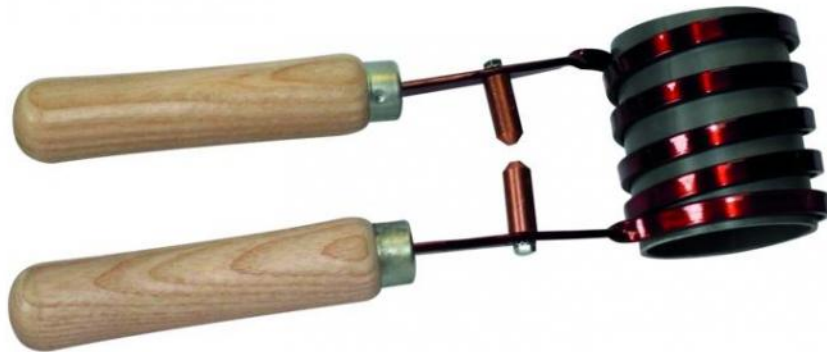

5 TURNS COIL

Reference : BOB5

Coil with 5 copper turns \varnothing 60 mm, to generate high currents for spot welding.
2 copper contactors. 2 wooden handles.
Maximum intensity: 5 A
Dimensions: 270 x 85 x 70 mm
Mass: 480 g