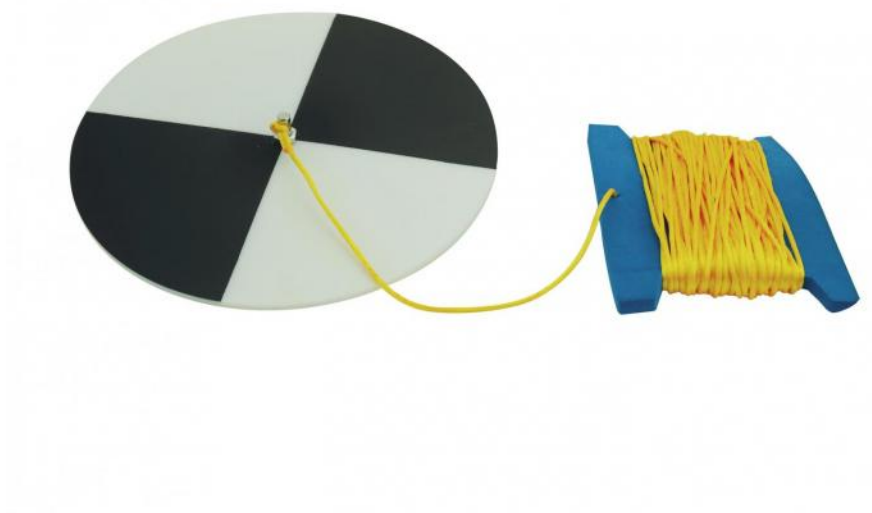

BLACK AND WHITE SECCHI DISC

PRODUCT SHEET

Reference : SECCHI

Heavy and well balanced 19.5 cm. diameter disk. Delivered with a 20 m cord for deep water measurements.
Weight: 580 g.

The Secchi disk is a device for measuring the transparency / turbidity of a water column.