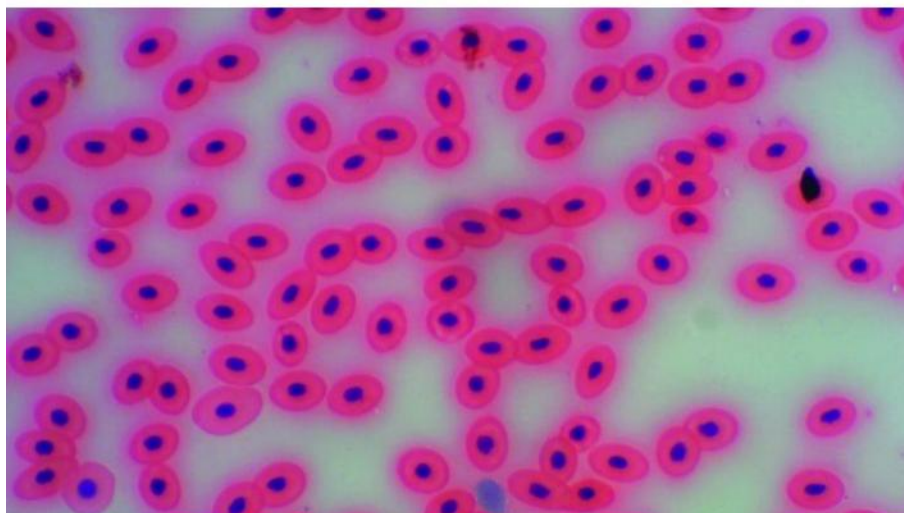

# BLOOD

PRODUCT SHEET

Reference : LMC31

Frog blood