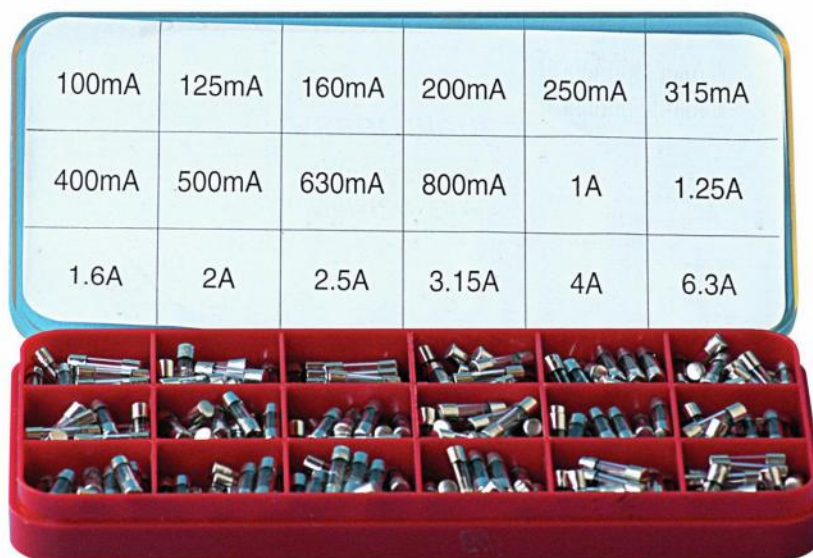

BOX OF 360 FAST FUSES

Reference : 40381

Fuse storage box with 18 compartments, containing 20 fuses of each of these sizes in tubular glass Ø 5 x 20 mm:

- 100 mA
- 125 mA
- 160 mA
- 200 mA
- 250 mA
- 315 mA
- 400 mA
- 500 mA

- 630 mA
- 800 mA
- 1 A
- 1.25 A
- 1.6 A
- 2 A
- 2.5 A
- 3.15 A
- 4 A
- 6.3 A