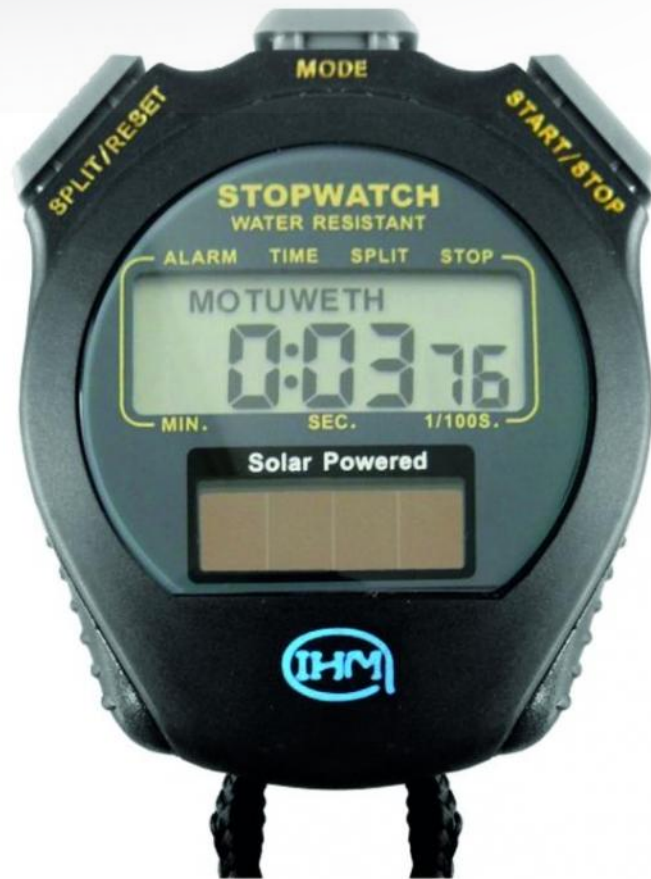

CHRONOMÈTRE NUMÉRIQUE SOLAIRE

PRODUCT SHEET

Reference : CHROSOL

Solar digital stopwatch
Simple time, addition, intermediate time, clock, alarm. Accuracy to 1/100 s.
Works with solar energy