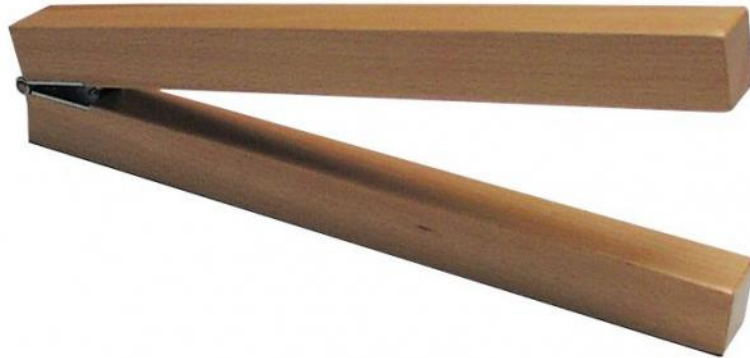

CLAPPER BOARD

Reference : CLAPSON

Made from two blocks of articulated hardwood, this tool produces a clean and well-defined sound. Ideal for measuring the speed of sound, the sound pulse can be recorded by microphones. Dimensions: 27 x 50 x 300 mm