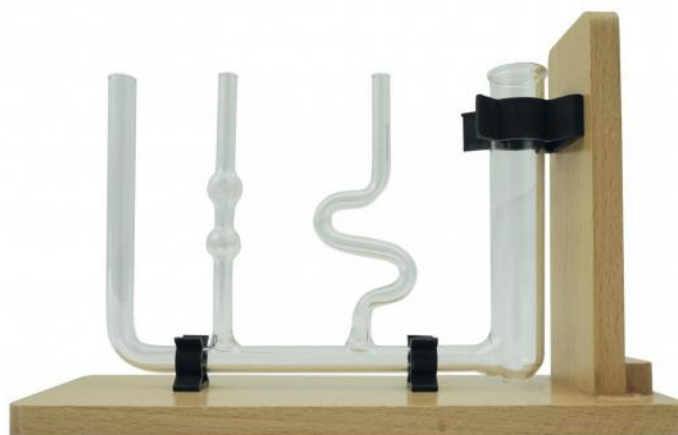

Reference : VASES

Stable stand

This device consists of 4 vases of different shapes, interconnected at their base, and mounted on a solid wooden stand.

This shows students that the water level is always the same in the different jars.