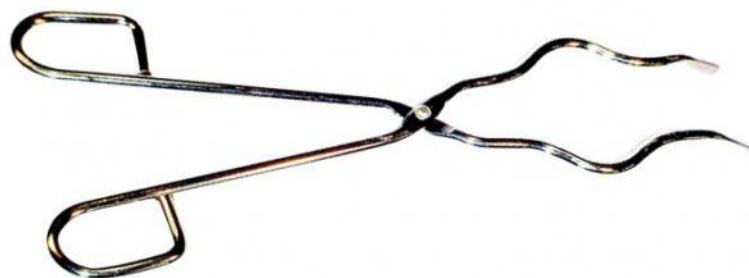

CRUCIBLE TONGS

Reference : PCREU

This steel clamp is specially designed for holding crucibles safely.
Length: 200 mm