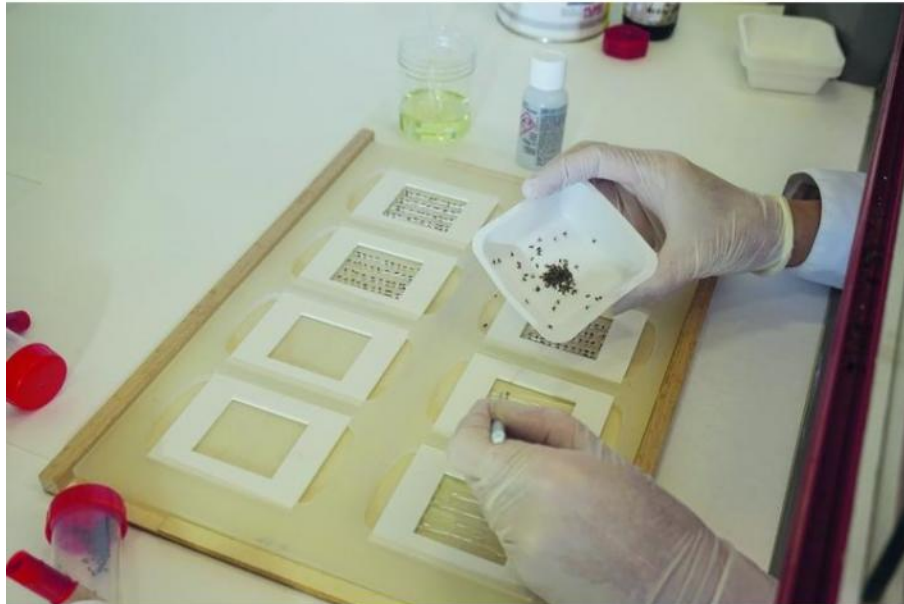

# CUSTOMISED PLATES

Reference : PLAQSPE

**Drosophila awakens the interest of all students.**

**Work on living beings!**

**Your consultant can train you !**

Set up your Drosophila slides !

If you want to have plate with random variability, we can include up to 40 Drosophila per plate. Please specify the exact composition of the desired plate on your order form and order at least 1 month in advance.