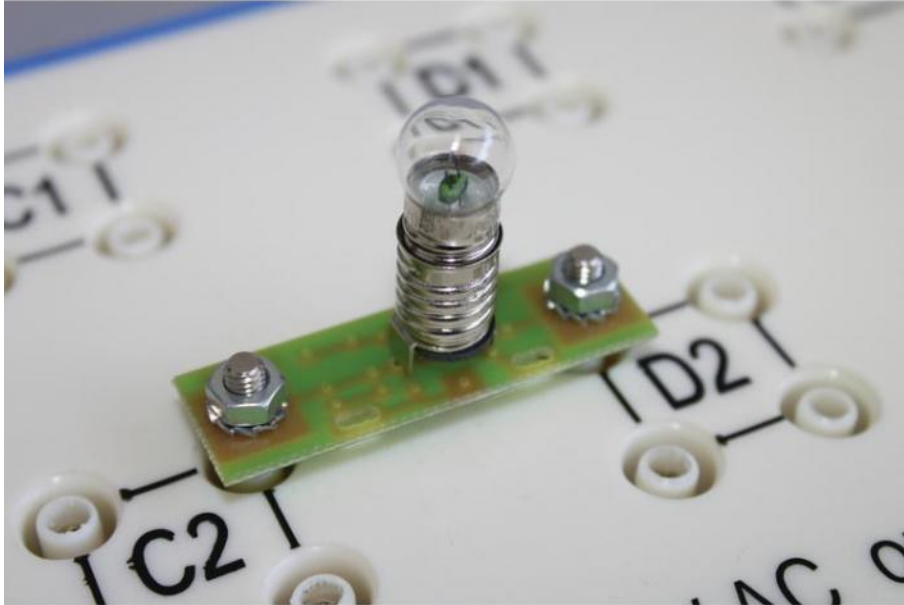

# DIPOLE COMPONENTS

PRODUCT SHEET

Reference : SUP38-05

E10 socket  
Delivered without bulb.