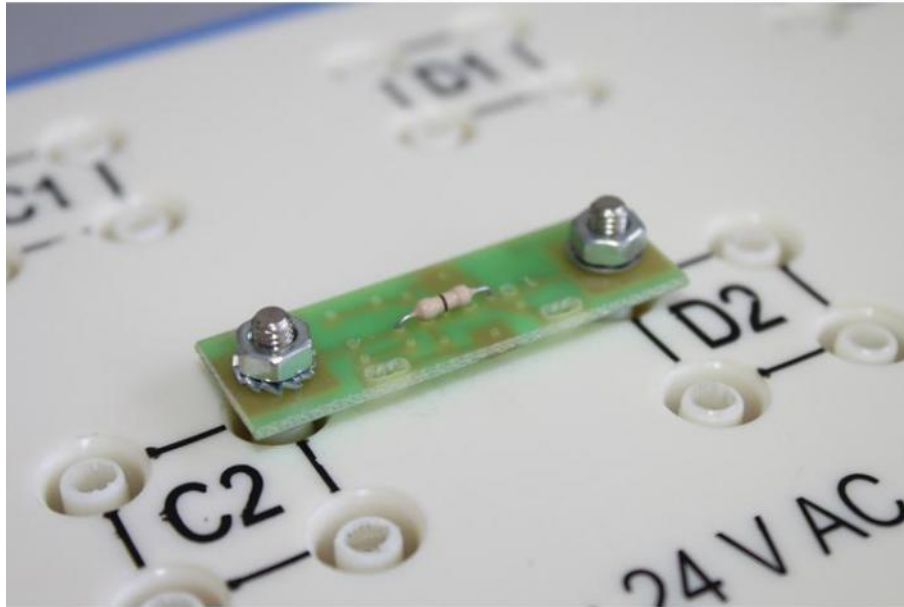

DIPOLE COMPONENTS

PRODUCT SHEET

Reference : SUP38-15

Connection tubes