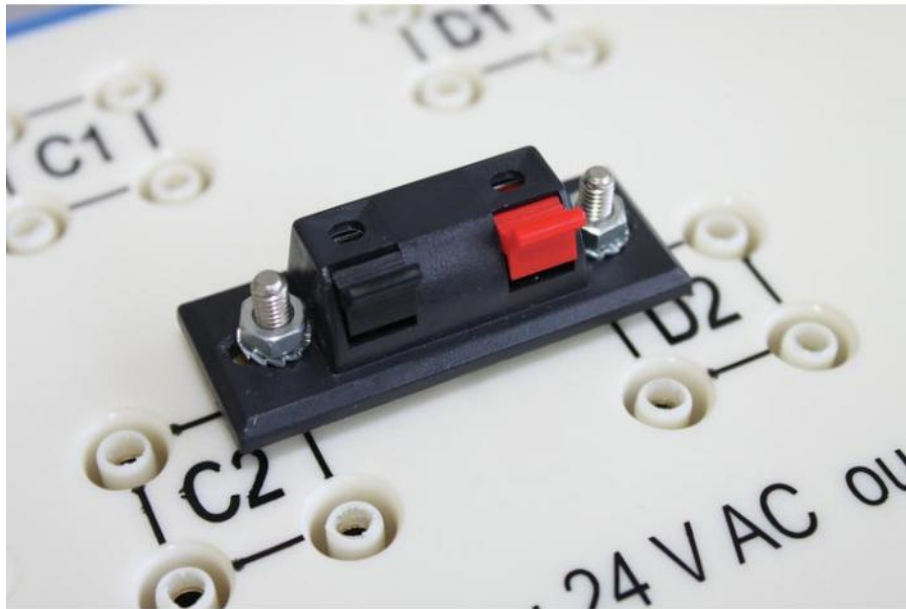

DIPOLE COMPONENTS

Reference : SUP38-30

Universal dipode
To connect any dipole.