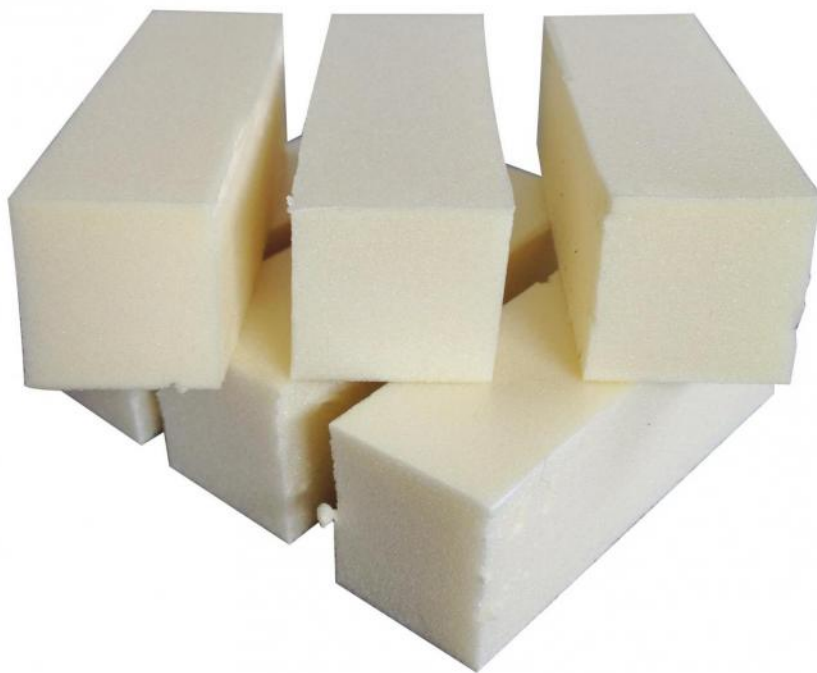

# ELDERBERRY MARROW

PRODUCT SHEET

Reference : MT102

Set of 6 synthetic elderberry marrow bars. Dimensions: 60 x 20 x 20 mm