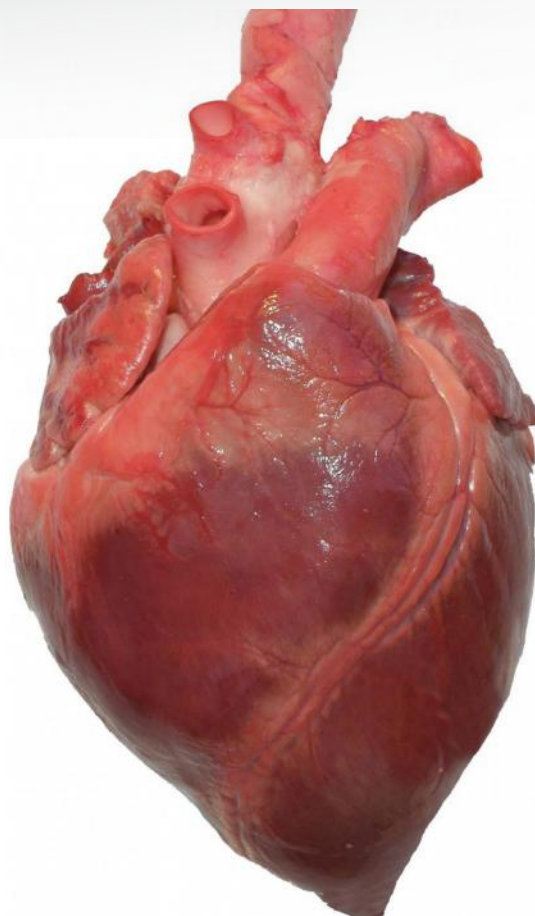

FROZEN HEART

PRODUCT
SHEET

Reference : COME

Perfect quality

Whole uncut sheep heart.

Outlets of veins and arteries (1 to 2cm);

Per unit. Maximum of 5 per pack.