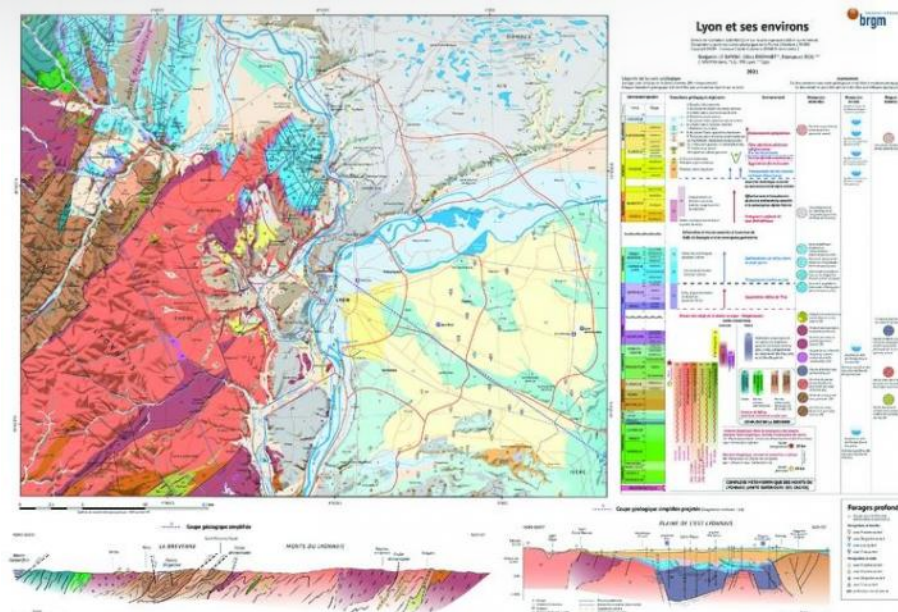

GEOLOGICAL MAP OF FRANCE

PRODUCT SHEET

Reference : CG1/LYON

1 folded sheet

1: 1,000,000 map.

6th edition revised in 2003. Format 1,18m x 1,24m

Created by the BRGM in collaboration with many French and foreign researchers and scientists. The map can be read at two levels: at a distance to observe large regional units, closer to discover the successive geodynamic phenomena.