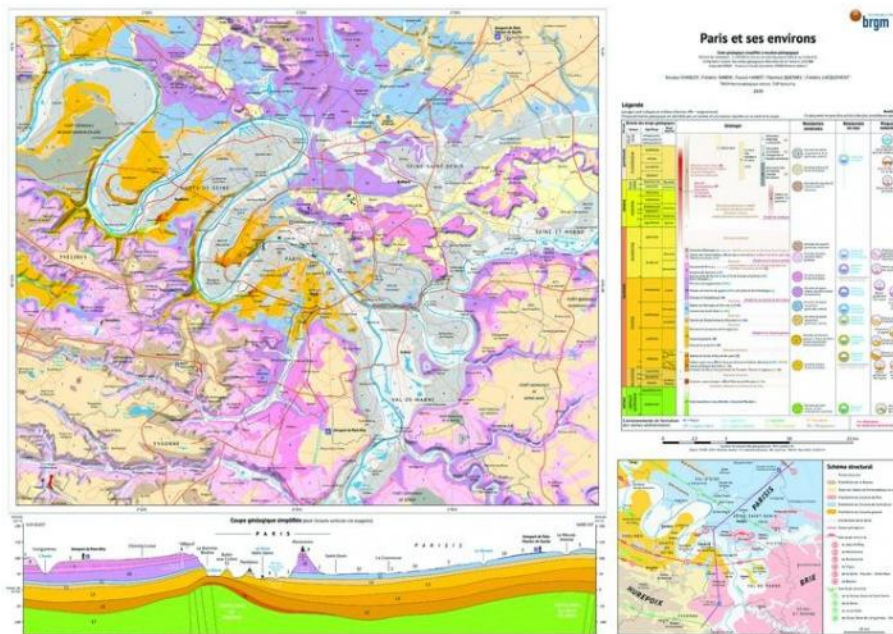

GEOLOGICAL MAP OF FRANCE

PRODUCT SHEET

Reference : CG1/PARIS

1 folded sheet

1: 1,000,000 map.

6th edition revised in 2003. Format 1,18m x 1,24m

Created by the BRGM in collaboration with many French and foreign researchers and scientists. The map can be read at two levels: at a distance to observe large regional units, closer to discover the successive geodynamic phenomena.