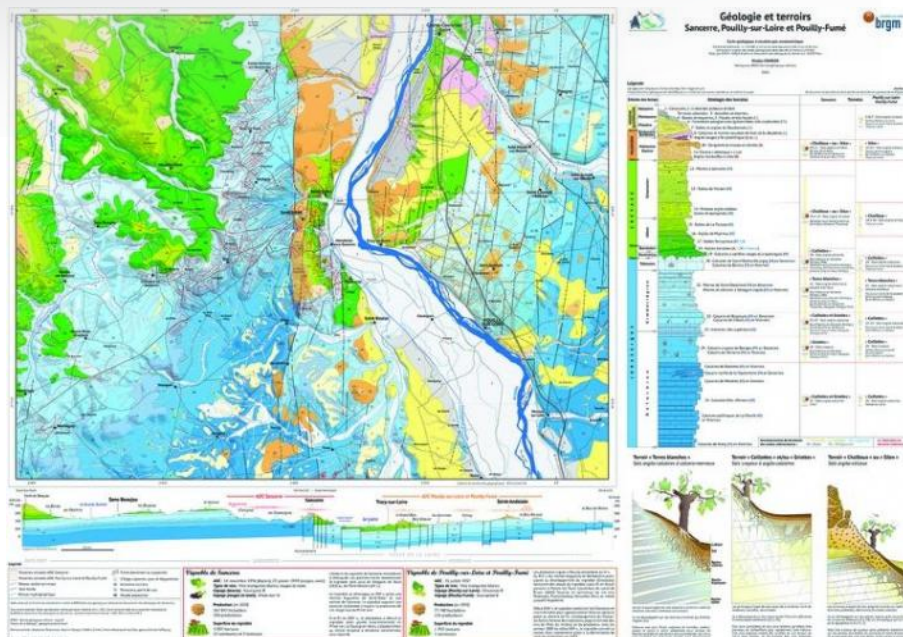

GEOLOGICAL MAP OF FRANCE

PRODUCT SHEET

Reference : CG1/SANPOU

1 folded sheet

1: 1,000,000 map.

6th edition revised in 2003. Format 1,18m x 1,24m

Created by the BRGM in collaboration with many French and foreign researchers and scientists. The map can be read at two levels: at a distance to observe large regional units, closer to discover the successive geodynamic phenomena.