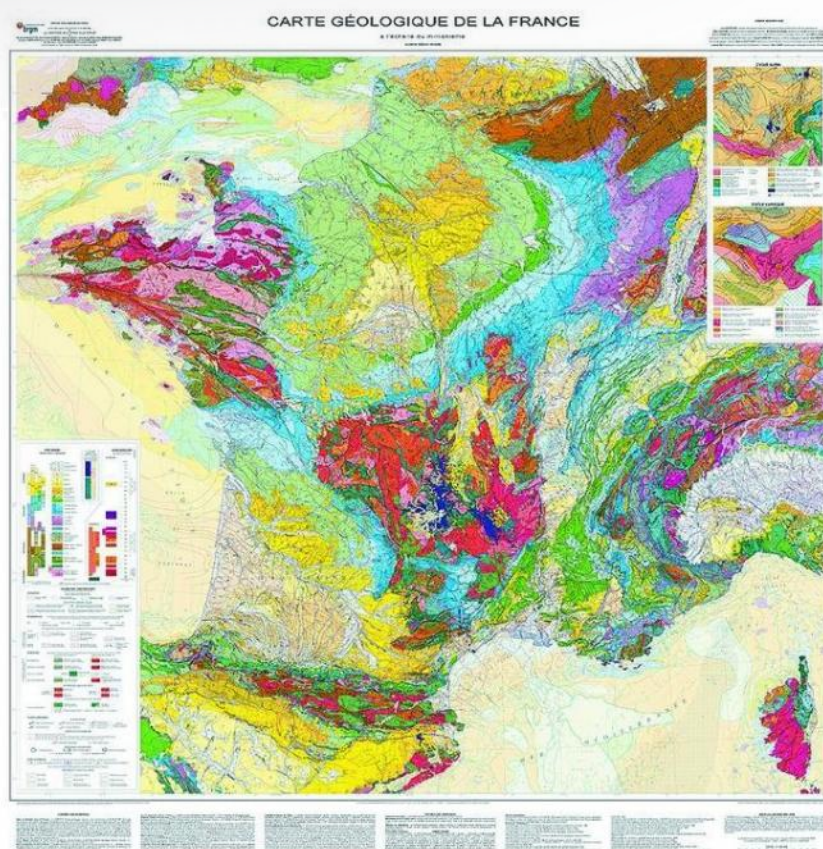

# GEOLOGICAL MAP OF FRANCE

PRODUCT SHEET

References : CGFRO, CGFPLS, CGFP

1: 1,000,000 map.

6th edition revised in 2003. Format 1,18m x 1,24m

Created by the BRGM in collaboration with many French and foreign researchers and scientists. The map can be read at two levels: at a distance to observe large regional units, closer to discover the successive geodynamic phenomena.

Comes with explanatory note

Publisher: BRGM

1 folded sheet

**Réf : CGFP**

1 plastic sheet

**Réf : CGFPLS**

2 flat sheet

**Réf : CGFRO**