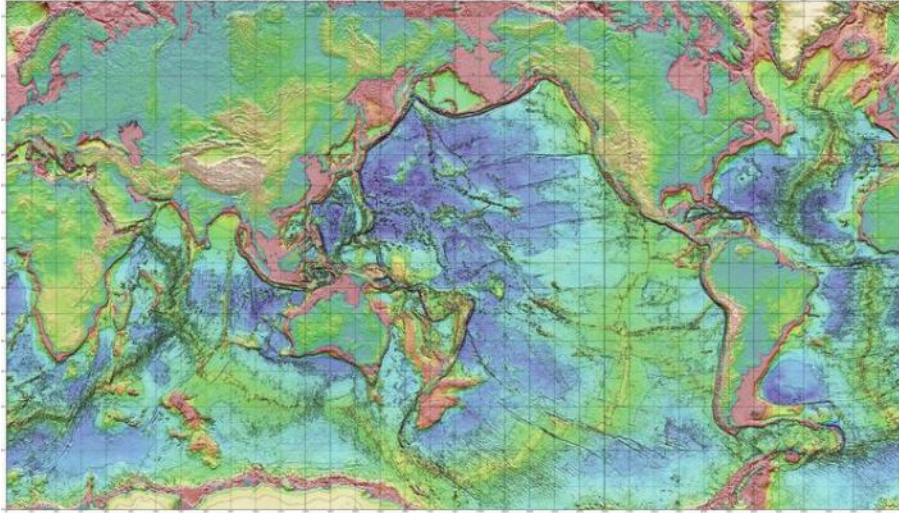

Reference : CGPHYSIO

Physiographic map at 1/500,000,000 - captioned Student model: 1 sheets 7 x 54 cm
Origin: Commission of the Geological Map of the World

CCGM / UNESCO Publishing