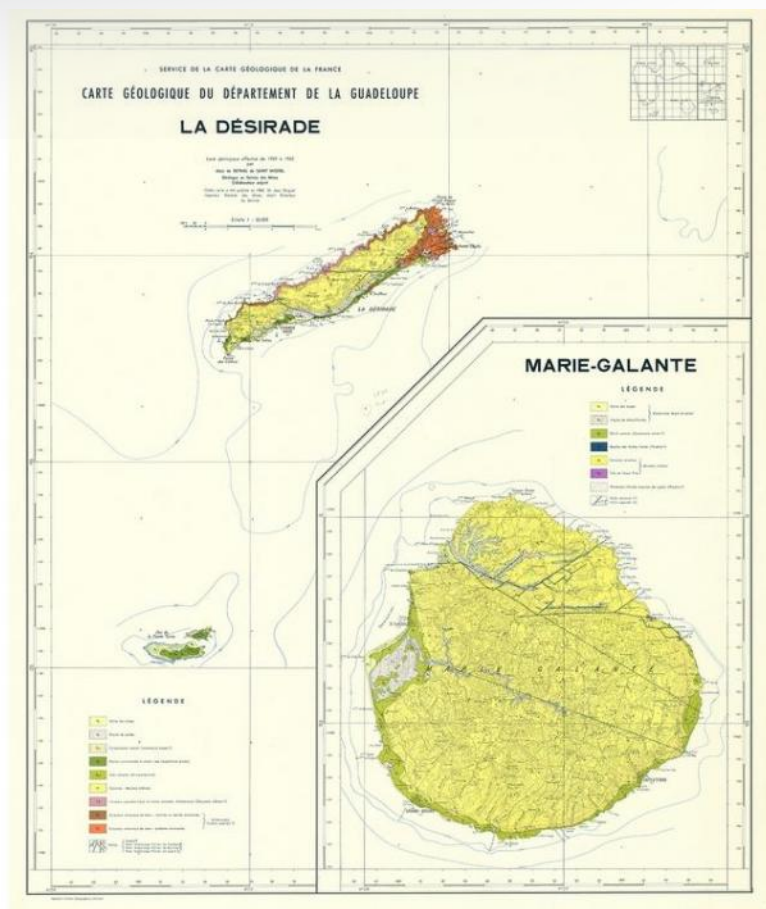

# GEOLOGICAL MAPS OF OVERSEAS FRENCH TERRITORIES

References : ADOM34, ATOM81, DOM061, TOMA84

Geological map of Polynesia at 1/40,000  
Folded map with instructions (Moorea 2nd Edition) (2000)  
**Réf : ATOM81**

Geological maps of Guadeloupe at 1/50,000  
**Réf : ADOM34 - DOM061 -**

Geological maps of Polynesia at 1/30,000  
Folded map with instructions (Bora Bora 2nd Edition) (2006)  
**Réf : TOMA84**