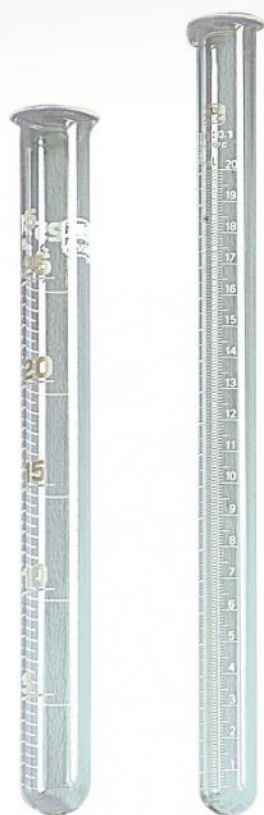

GRADUATED GAS TEST TUBES

References : EVGG20, EVGG25

Volumetric test tube in ordinary glass.