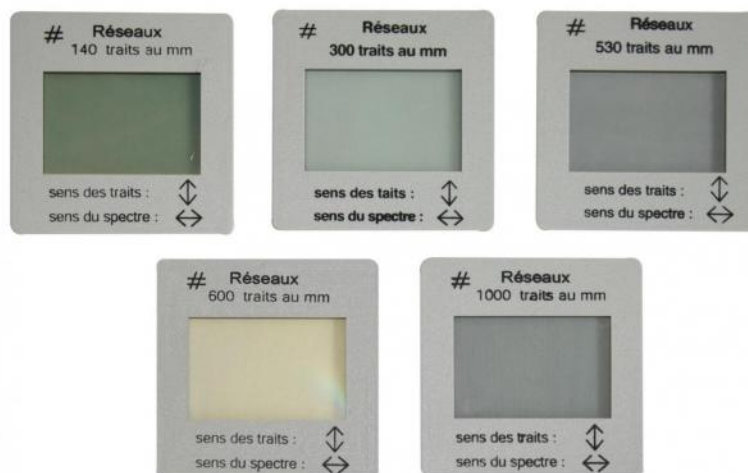

References : RECO1000, RECO140, RECO300, RECO530, RECO600

Optical gratings inserted into 50 x 50 mm slide frames.  
Gratings of 140, 300, 530, 600 and 1000 lines/ mm perfectly suited to education.

1,000 lines / mm  
**Réf : RECO1000**

140 lines / mm  
**Réf : RECO140**

300 lines / mm  
**Réf : RECO300**

530 lines / mm  
**Réf : RECO530**

600 lines / mm  
**Réf : RECO600**