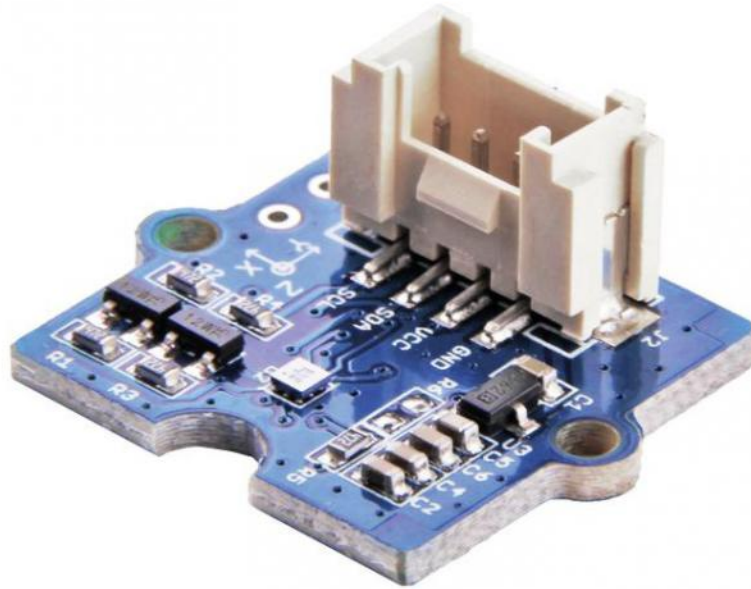

GROVE 3-AXIS COMPASS

PRODUCT SHEET

Reference : GRV019

Manufactured with a Bosch BMM150 circuit