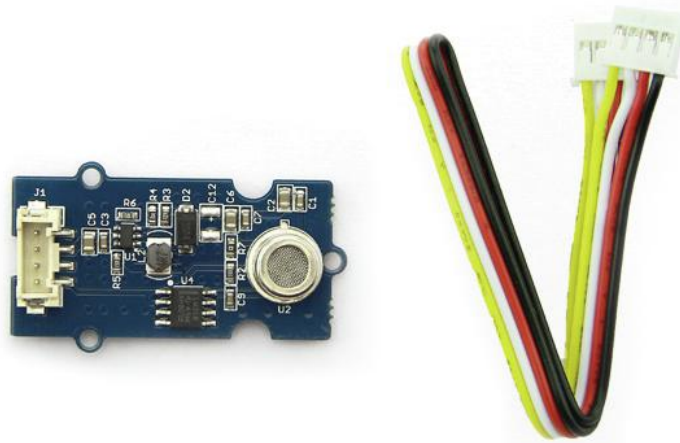

# GROVE AIR QUALITY SENSOR

PRODUCT SHEET

Reference : GRV031

Module detecting gases such as carbon monoxide, acetone, alcohol, formaldehyde and other gases.