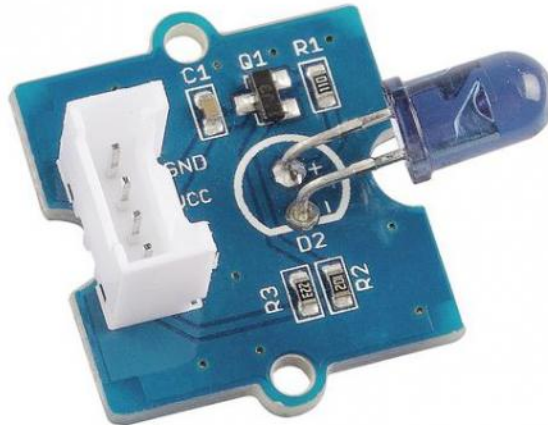

# GROVE IR TRANSMITTER MODULE

PRODUCT SHEET

Reference : GRV028

Wave length: 940 nm  
Range 10 m