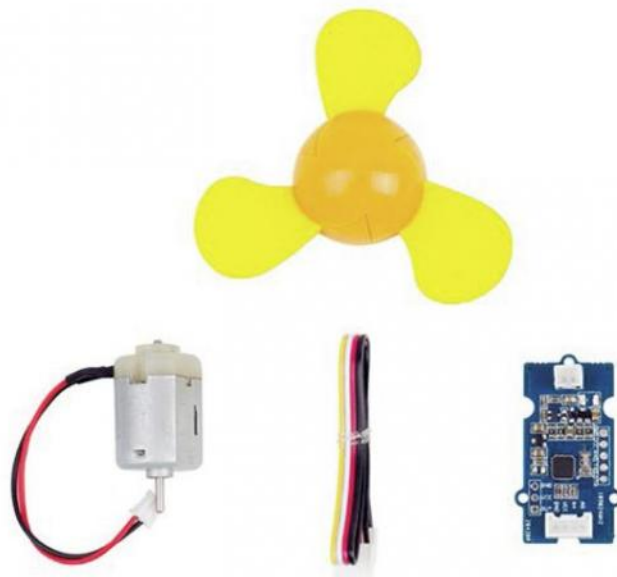

# GROVE MINI FAN

Reference : GRV026

Small DC motor and rubber propeller. The rotation speed depends on the power voltage.