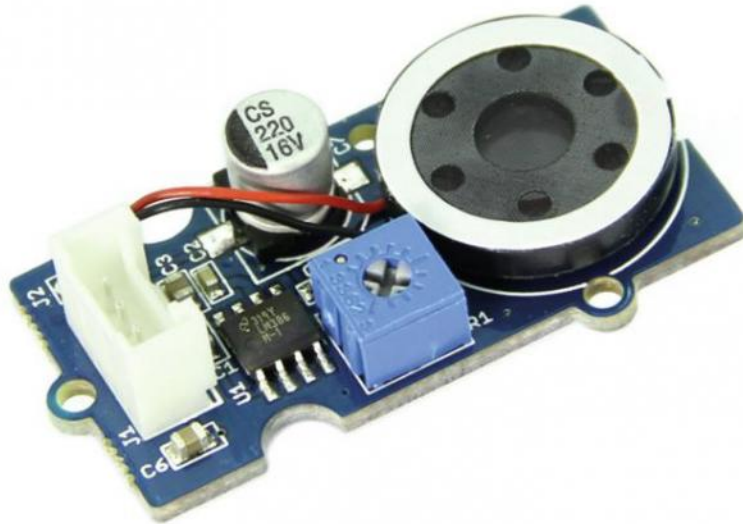

# GROVE SPEAKER

PRODUCT  
SHEET

Reference : GRV022

Integrated amplifier module  
Adjustable volume with a potentiometer