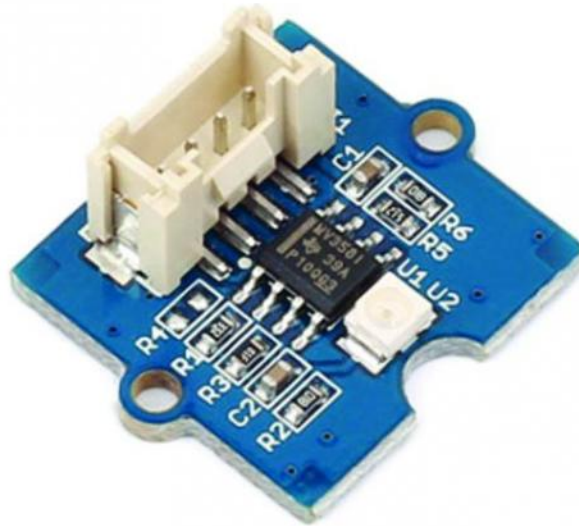

GROVE UV SENSOR

PRODUCT SHEET

Reference : GRV030

Measurement range: 200 to 400 nm