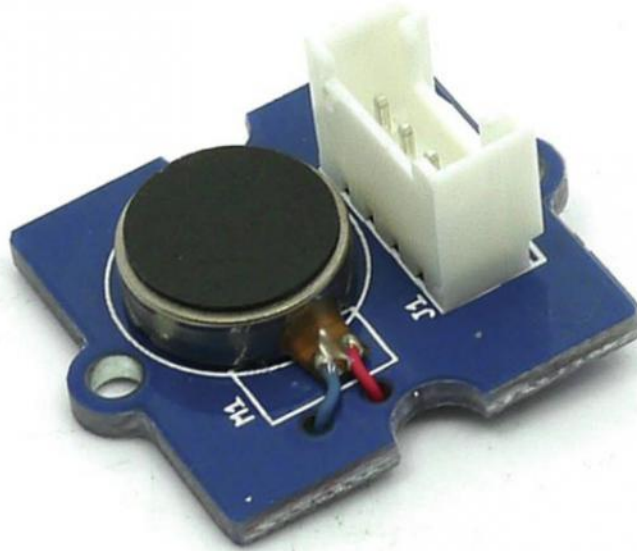

# GROVE VIBRATOR MODULE

PRODUCT SHEET

Reference : GRV020

Very easy to control, it vibrates when the logic input is "High"