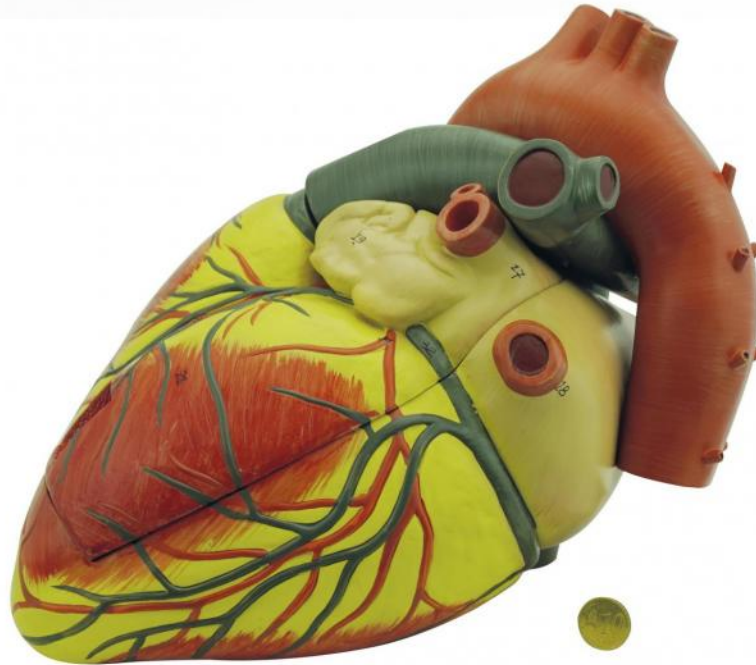

### 3 times the actual size

Very large heart model, in 3 pieces. 39 numbered parts described in the instructions (available on the website).

Dimensions: 34 x 21 x 20 cm, weight: 2.380 kg