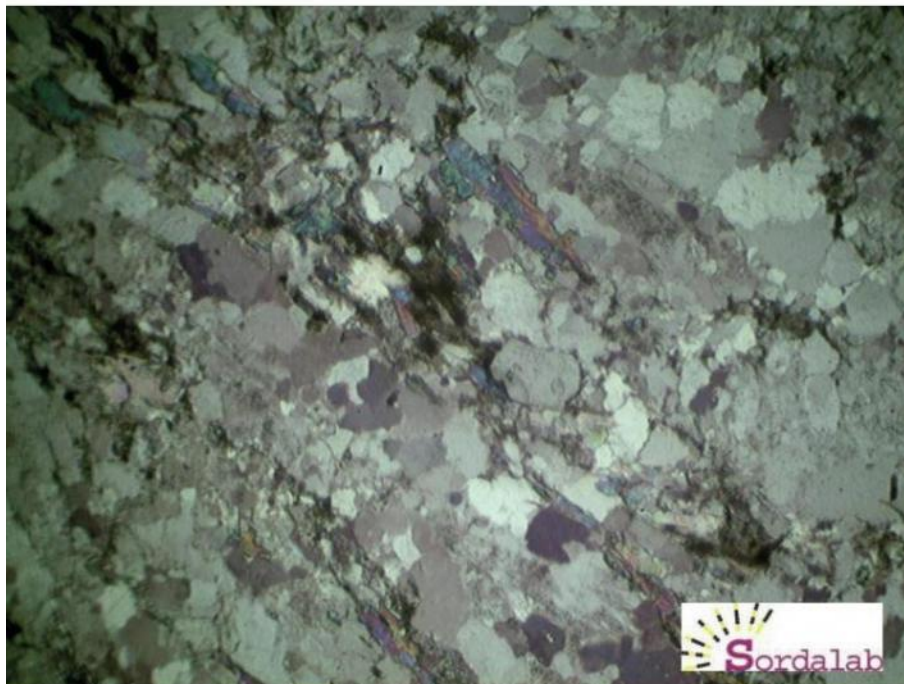

References : LM2131, LM2124, LM2022, LM2083, LM2026, LM2027, LM2024, LM2128, LM2021, LM2103, LM2125, LM2112, LM2097, LM2033, LM2119, LM2122, LM2120, LM2205, LM2126

Amphibolite

Satisfied or refunded

Dimensions: 45 x 30 mm

Réf : LM2027

Chenaillet Metagabbro

Satisfied or refunded

Dimensions: 45 x 30 mm

Réf : LM2125

Eclogite (with crowned halo)

Satisfied or refunded

Dimensions: 45 x 30 mm

Réf : LM2120

Mica schist with glaucophane

Satisfied or refunded

Dimensions: 45 x 30 mm

Réf : LM2119

Quartzite

Satisfied or refunded

Dimensions: 45 x 30 mm

Réf : LM2033

Serpentinite

Satisfied or refunded

Dimensions: 45 x 30 mm

Réf : LM2026

Serpentinized Peridotite

Satisfied or refunded

Dimensions: 45 x 30 mm