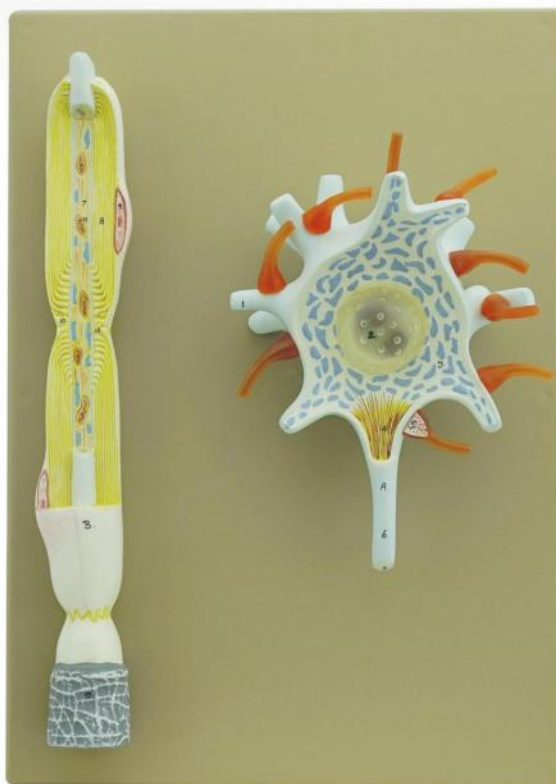

NEURON MODEL ON PEDESTAL

PRODUCT SHEET

Reference : MODNEURONE

Neuron model on stand. Presents a neuron, a nerve fiber (with myelin sheath and Ranvier nodes). Captioned model and instructions provided.

Dimensions: 29.5 x 41.5 x 14 cm

Weight: 1.2 kg