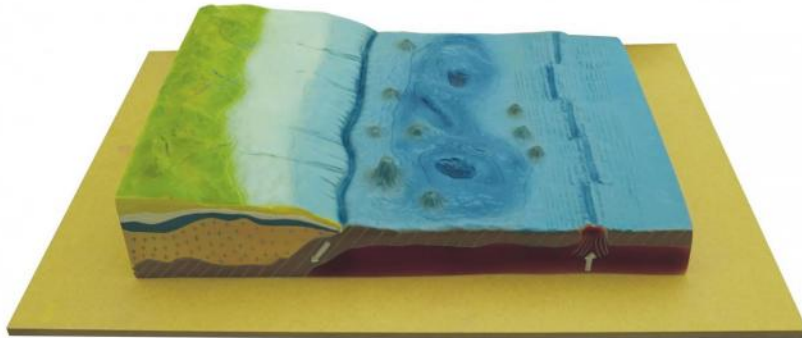

# OCEAN BED MODEL

PRODUCT SHEET

Reference : MODFONDO

Model on base representing the continental shelf, ocean floor with accretion zone, subduction, hot spots, and top view and cross section view.

Dimensions: 40 x 61 x 10 cm

Weight: 3.3 kg