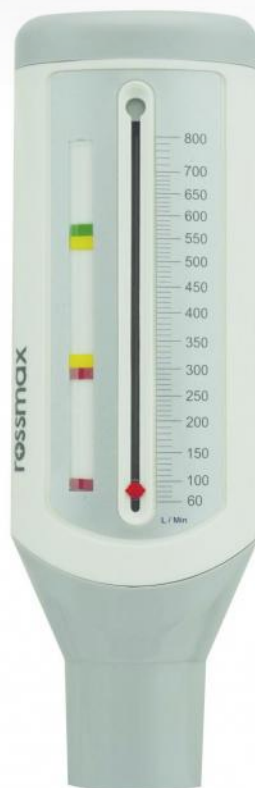

# PEAK FLOW METER

PRODUCT SHEET

Reference : W13672

Breath test. Flow scale from 50 to 800 litres / min.  
Comes with a washable plastic tip.