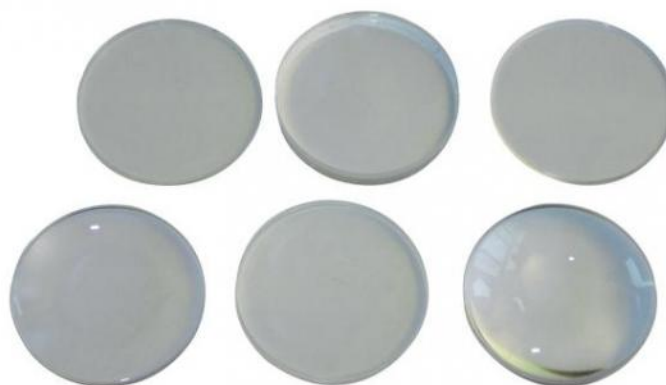

# PLASTIC LENSES

Reference : LENTPLAS

Set of 6 plastic lenses  
Unbreakable. Focal: +50,+100,+150,+250,-100,-200 mm