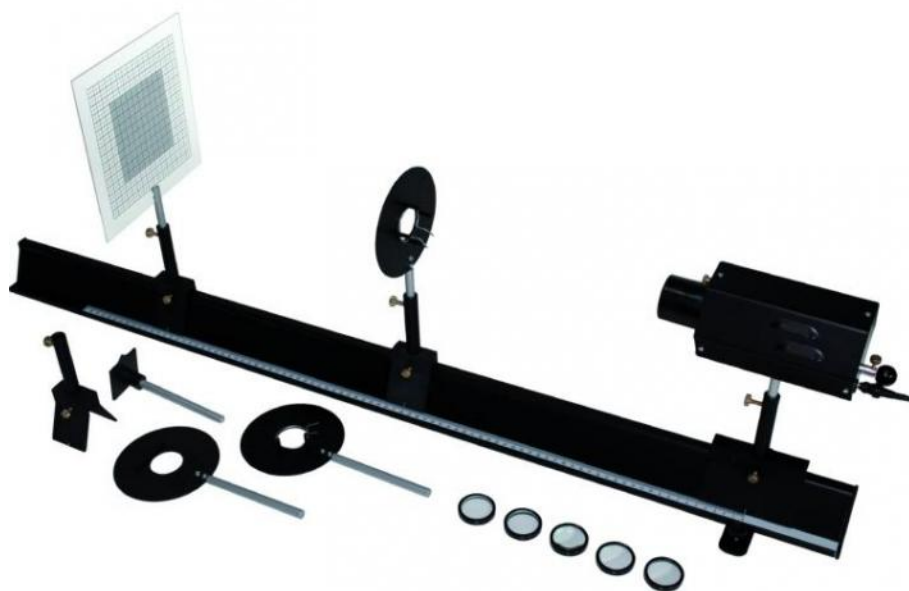

PRISMATIC TRACK

Reference : BPRISM

Track
Length: 1.95 m
Section: triangular 50 mm side
Laminated rulers on each side
2 feet adjustable in height