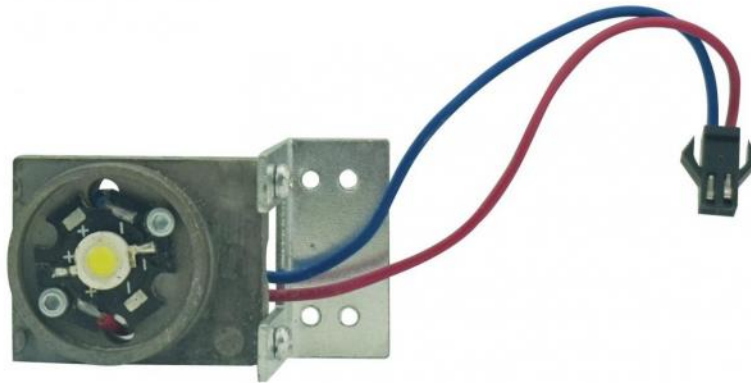

REPLACEMENT BULBS

PRODUCT SHEET

Reference : AMP1WLED

1W LED bulb