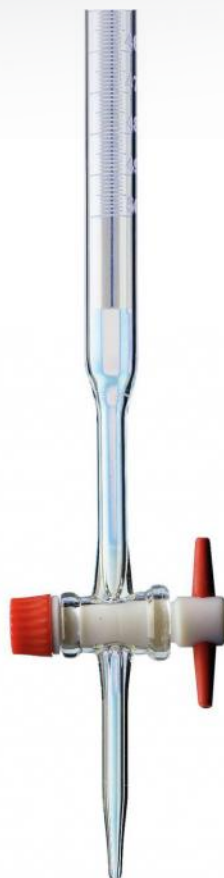

# SHORT BURETTE

PRODUCT  
SHEET

Reference : BURCOURT

Mohr burette with teflon tap, short length, class A, boro glass 3.3, photophore tape

Capacity: 25 mL

Division : 1/10 mL

Length: 440 mm