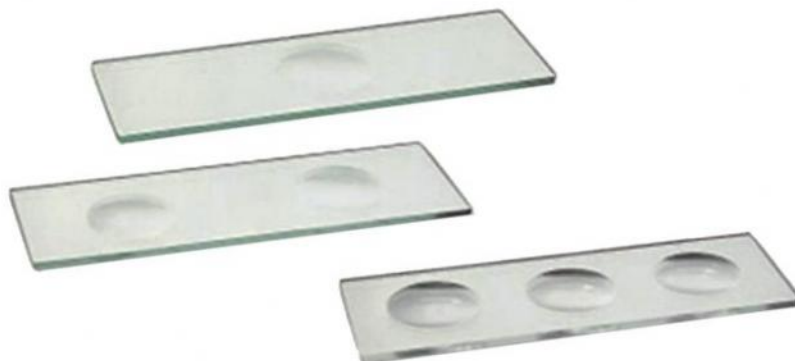

# SLIDES WITH CONCAVITIES

References : CAV2, CAV1, CAV3

76 x 26 mm glass slide. 76 x 26 mm thick with ground edges. Diameter of the cavities: 15 mm