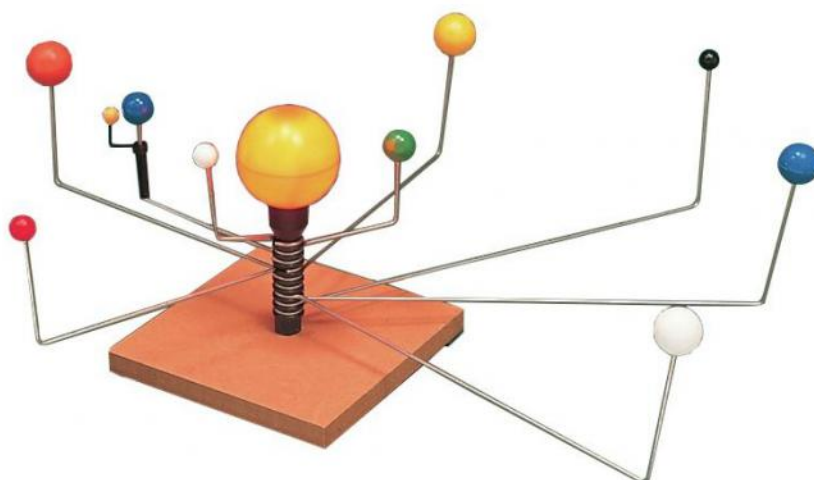

SOLAR SYSTEM

Reference : SYSSOL

Model of solar system with illuminated sun, 9 planets of the solar system that revolve around the sun + the moon (which turns around the Earth).

Height: 10 cm.

Diameter of the largest orbit (pluto): 40 cm.

Works with 4 AA 1.5V batteries (not included)