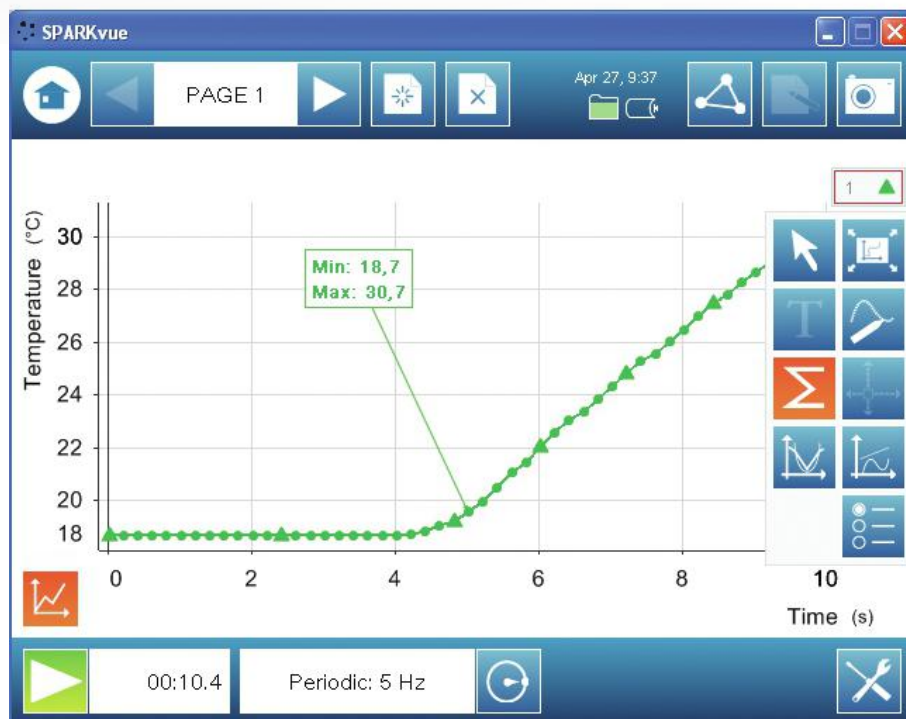

References : PS-2400, PS-2401

**Free Sparkvue App on Appstore and Googleplay
Simple**

**The promise
of no longer
needing complete**

instructions

Analysis, modelling, numerous displays, reports.

innovative

**Geolocation of measurements
on maps, data sharing
on multiple media**

Some examples of the potentialities of the software:

- Multiple graphs simultaneously or multiple curves on the same graph
- Several types of displays simultaneously (graph, multimeter, digital ...)
- Analyses and modifications (coordinates, modelling, slope, statistics, scales, note, zoom ...)