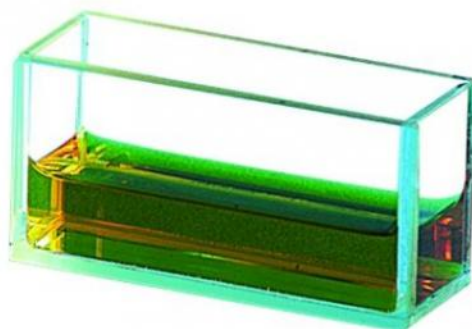

TANK WITH PARALLEL FACES

Reference : 40651

Tanks with parallel faces
Quality optical glass
Dimensions: 40 x 80 x 30 mm