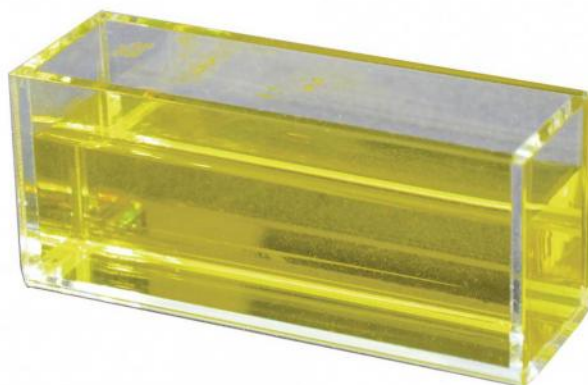

# TANKS WITH PARALLEL FACES

Reference : PTECUV

Plastic model  
Plastic model  
Dimensions: 90 x 30 x 40 mm