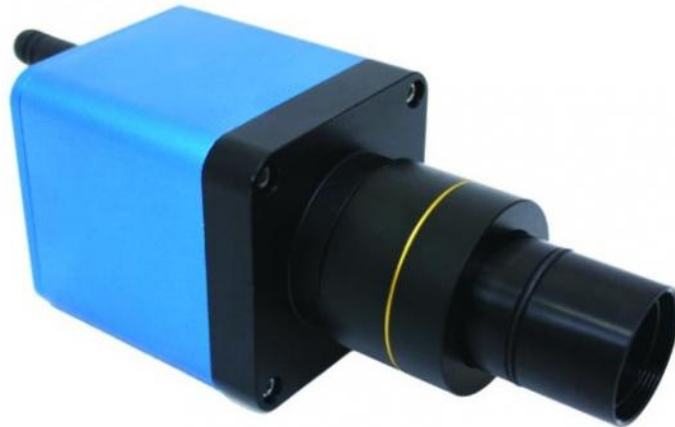

TOUPCAM EYEPIECE CAMERA

Reference : TOUPWECAM5

5 Mp

Toupcam, it's so compact!

The WECAM camera comes with a lens that screws onto the housing, replacing the microscope eyepiece. It operates on PCs, tablets or smartphones.

For tablets and smartphones, the camera works with the Toupview application, available free of charge from your local store.

Supplied in a box including

- Wecam camera with Ø23.2mm lens
- Power supply unit
- Adapter rings diam. 30 and 30.5 mm (C-Mount)
- French acquisition software

Features :

- Power supply via mains transformer (included)
 - Manual / automatic white balance
 - Frame rate 30 fps
 - 1/1.8" CMOS sensor
 - Wi-Fi communication
 - 5 Mega Pixels definition
 - Max. resolution 2592x1944
- Operating system: Windows 7/8/10/11 (32- and 64-bit), Android, iOS
- Dimensions: W 50 x D 59 x H 50 mm

WIFI password: 12345678

Reference	TOUPWECAM5
Resolution	5,0 Mp
Sensor type	CMOS 1/1.8"
Sensitivity (V / Lux-sec at 550 nm)	425 mV with 1/30s
Dimensions	5 x 5.9 x 6.6 cm. Antenna: 2.6 cm
Weight	200 g
Utilisation	Microscopy
Output type	WIFI and Ethernet RJ45
Fixation type	Eyepiece
Exploitation des données	Software included