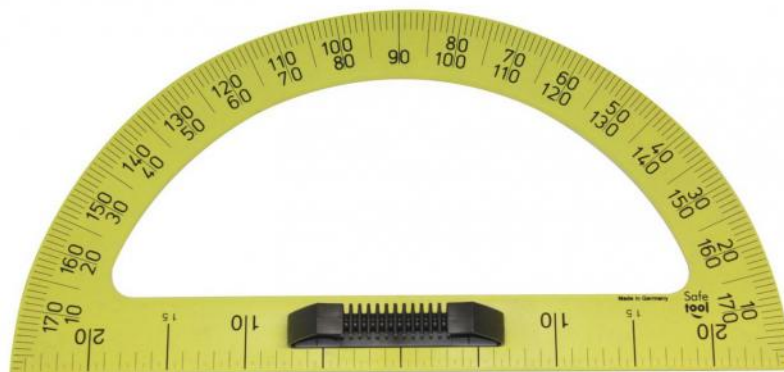

UNBREAKABLE PLASTIC ACCESSORIES

Reference : 5603RAP

Standard protractor
180° protractor

- 50 cm graduated in cm and Inch
- Removable handle