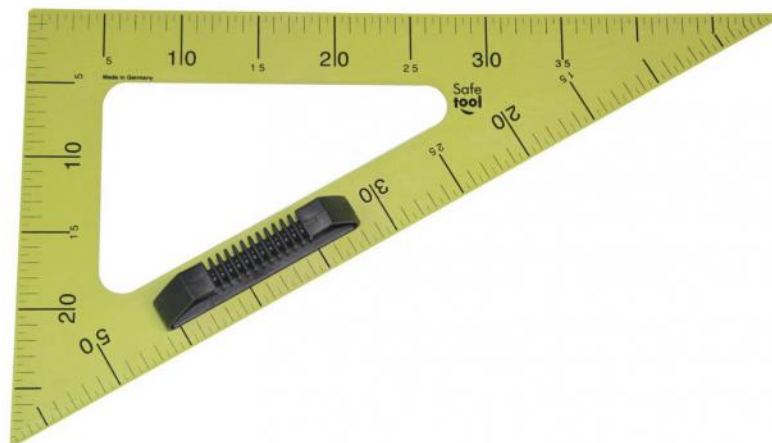

UNBREAKABLE PLASTIC ACCESSORIES

Reference : 5605EQ

Standard set square
60° set square

- 50 cm graduated in cm
- Removable handle