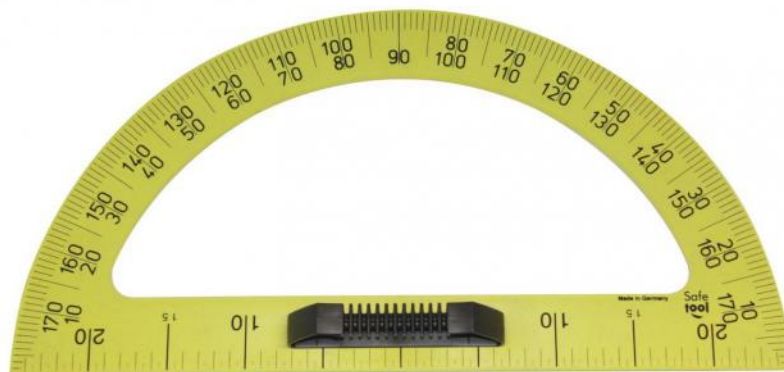

UNBREAKABLE PLASTIC ACCESSORIES

Reference : 5623MG

Magnetic protractor
180° protractor

- 50 cm graduated in cm and Inch
- Removable handle