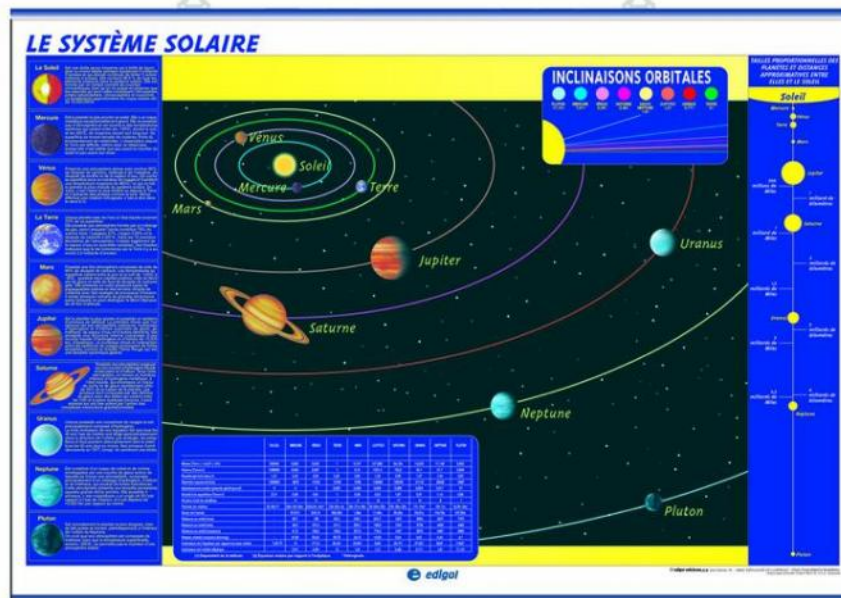

WALL CHART - WATER CYCLE / SOLAR SYSTEM (FRENCH)

PRODUCT SHEET

Reference : 929

Printed on both sides
Wall chart size 70 x 100cm
Mounted with 2 plastic rods and 2 adjustable hooks.
It is possible to write on it with an erasable marker.
Matt laminated (anti-glare).