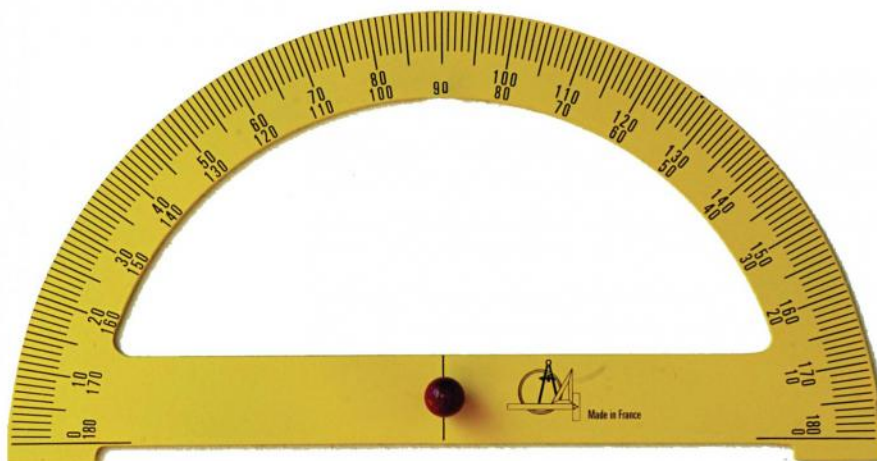

WOODEN ACCESSORIES

PRODUCT SHEET

Reference : 30561

Standard protractor
35 cm