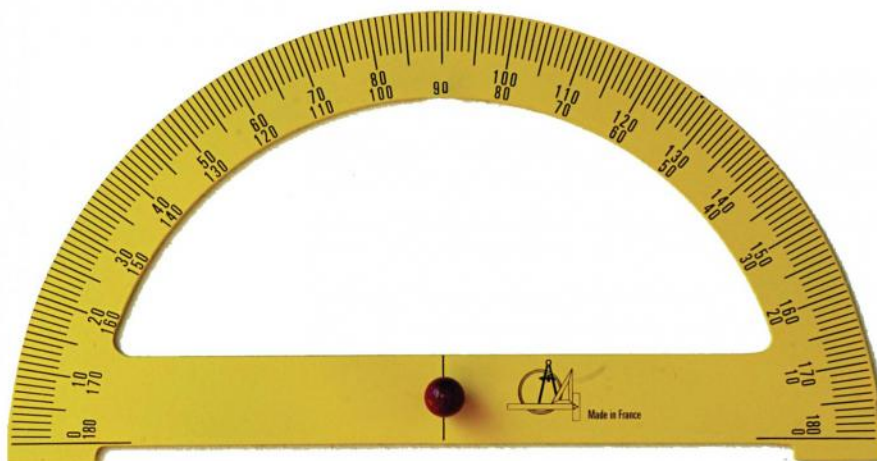

WOODEN ACCESSORIES

PRODUCT SHEET

Reference : 30565

Magnetic protractor
35 cm